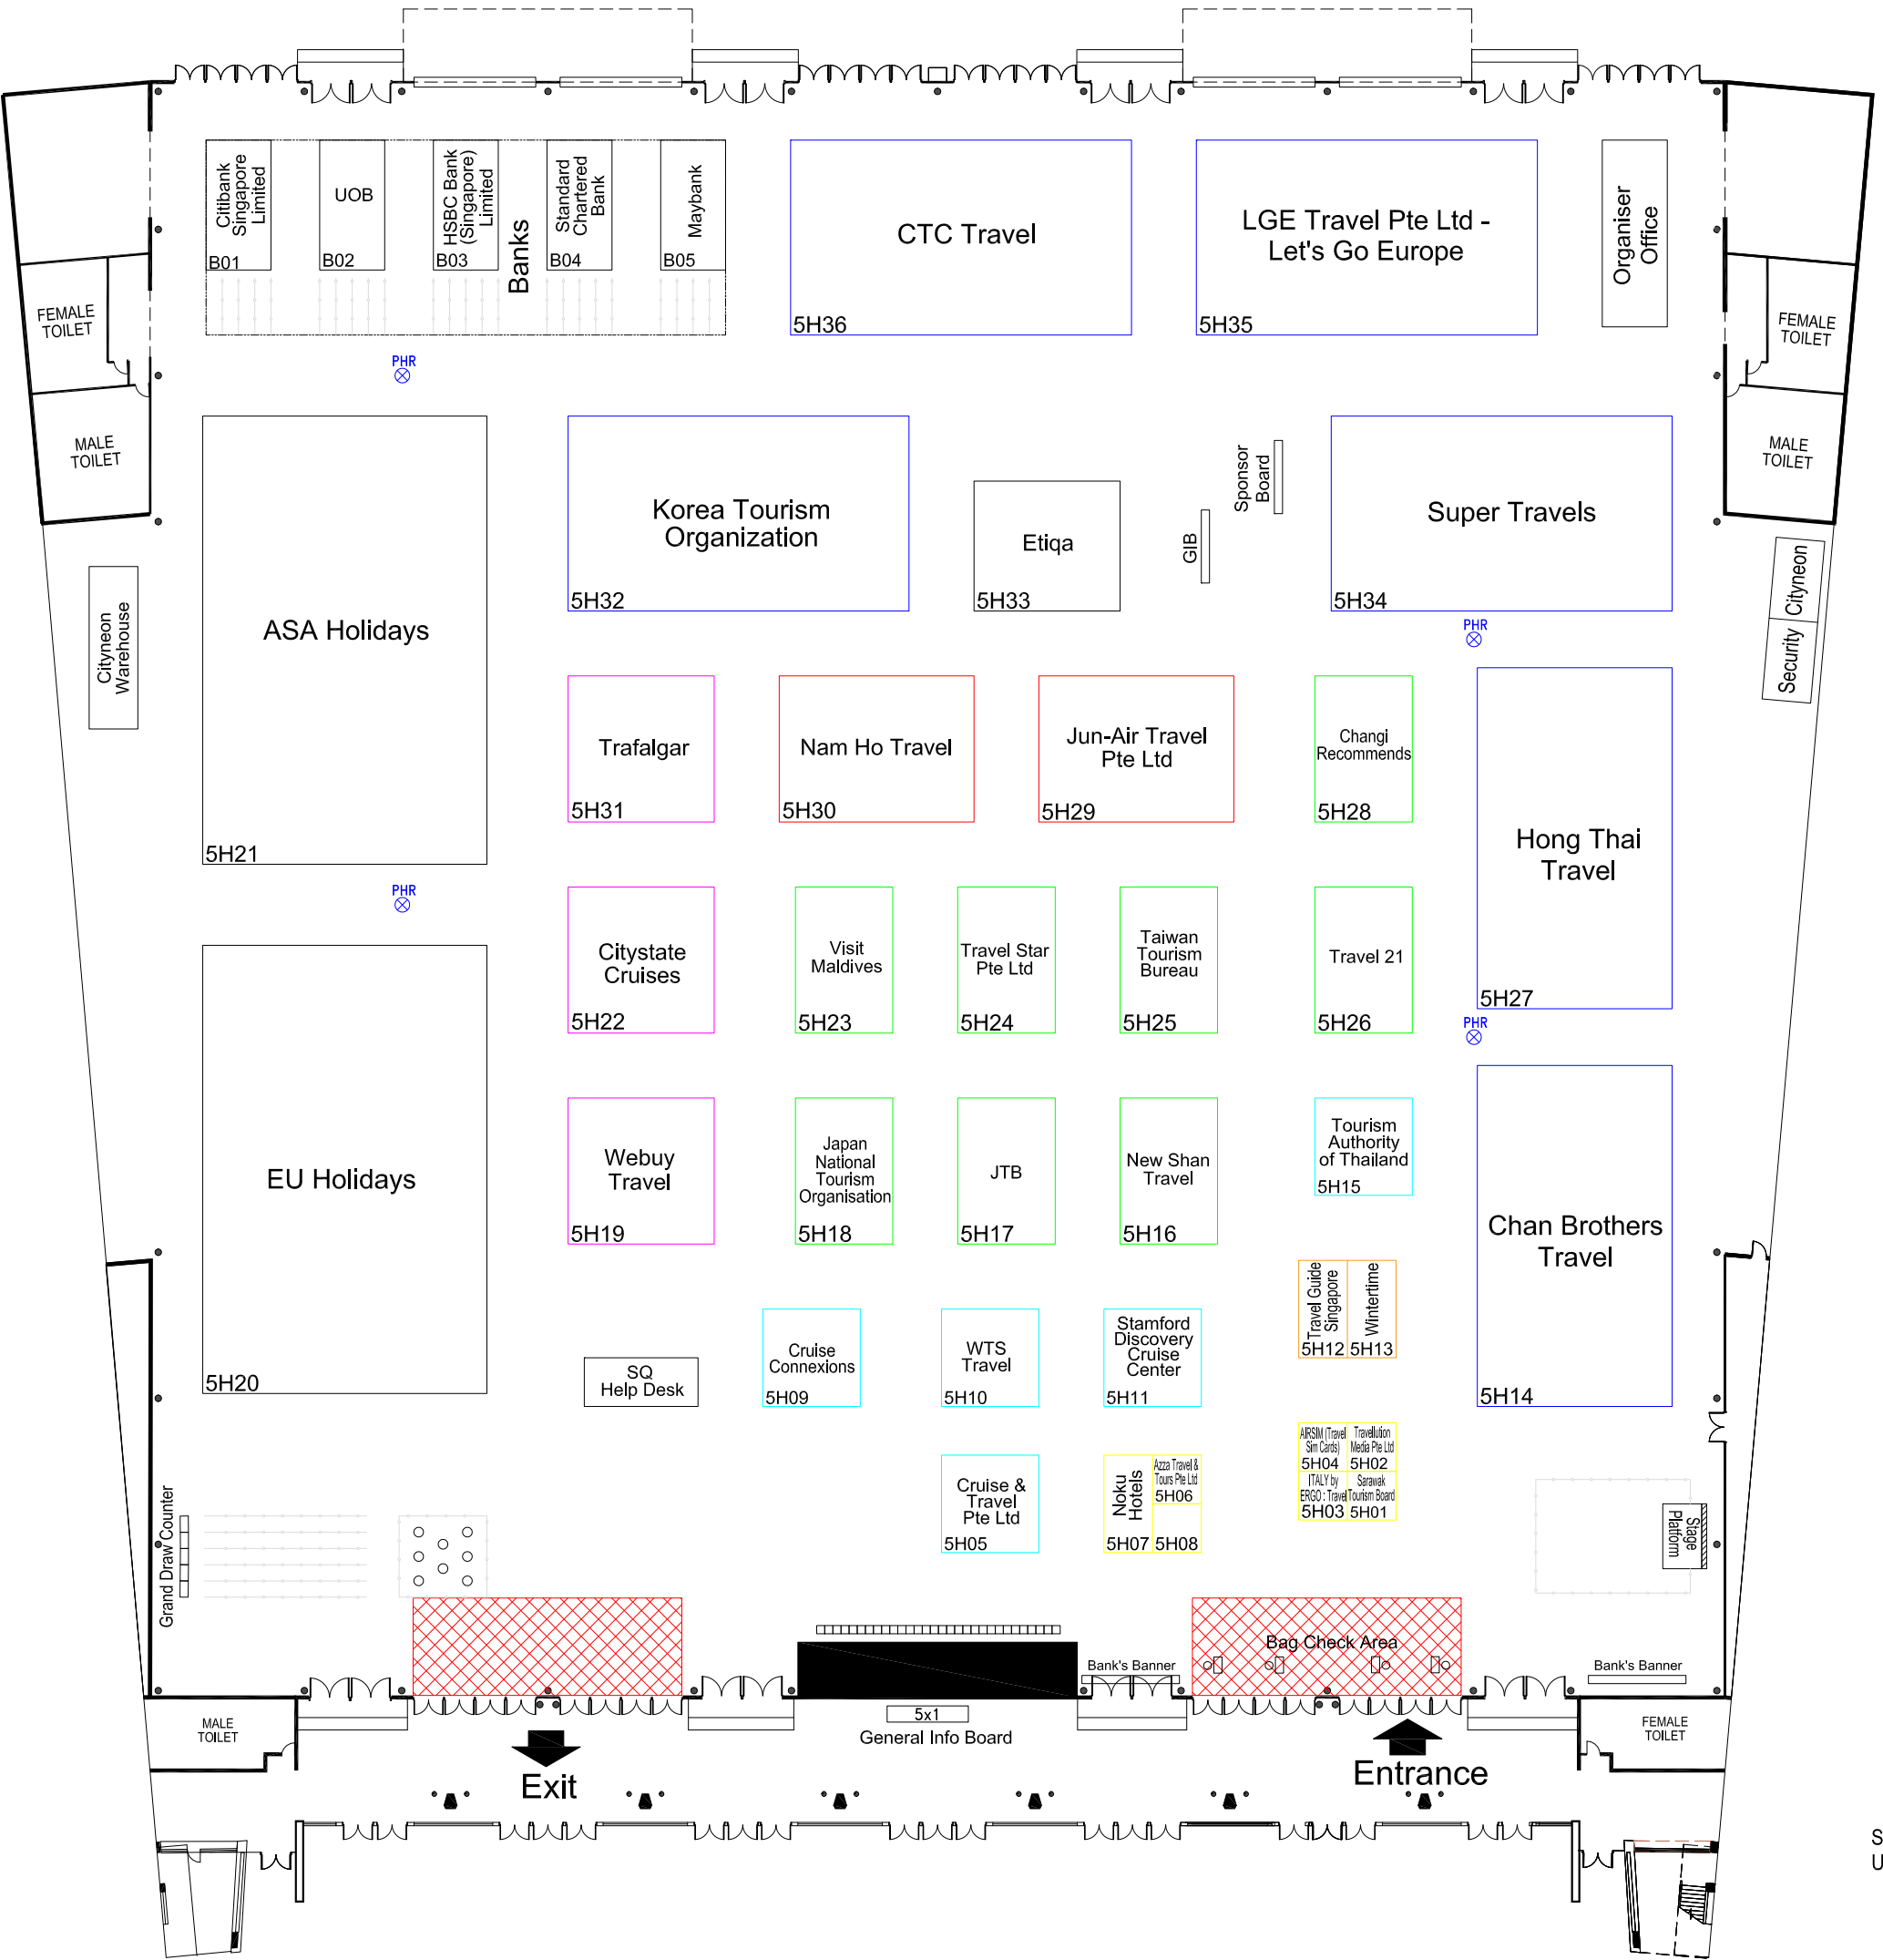

NATAS Holidays 2022

12 - 14 August 2022

Hall 5, Singapore Expo

Scale :NTS (A3)
Updated:22-06-22